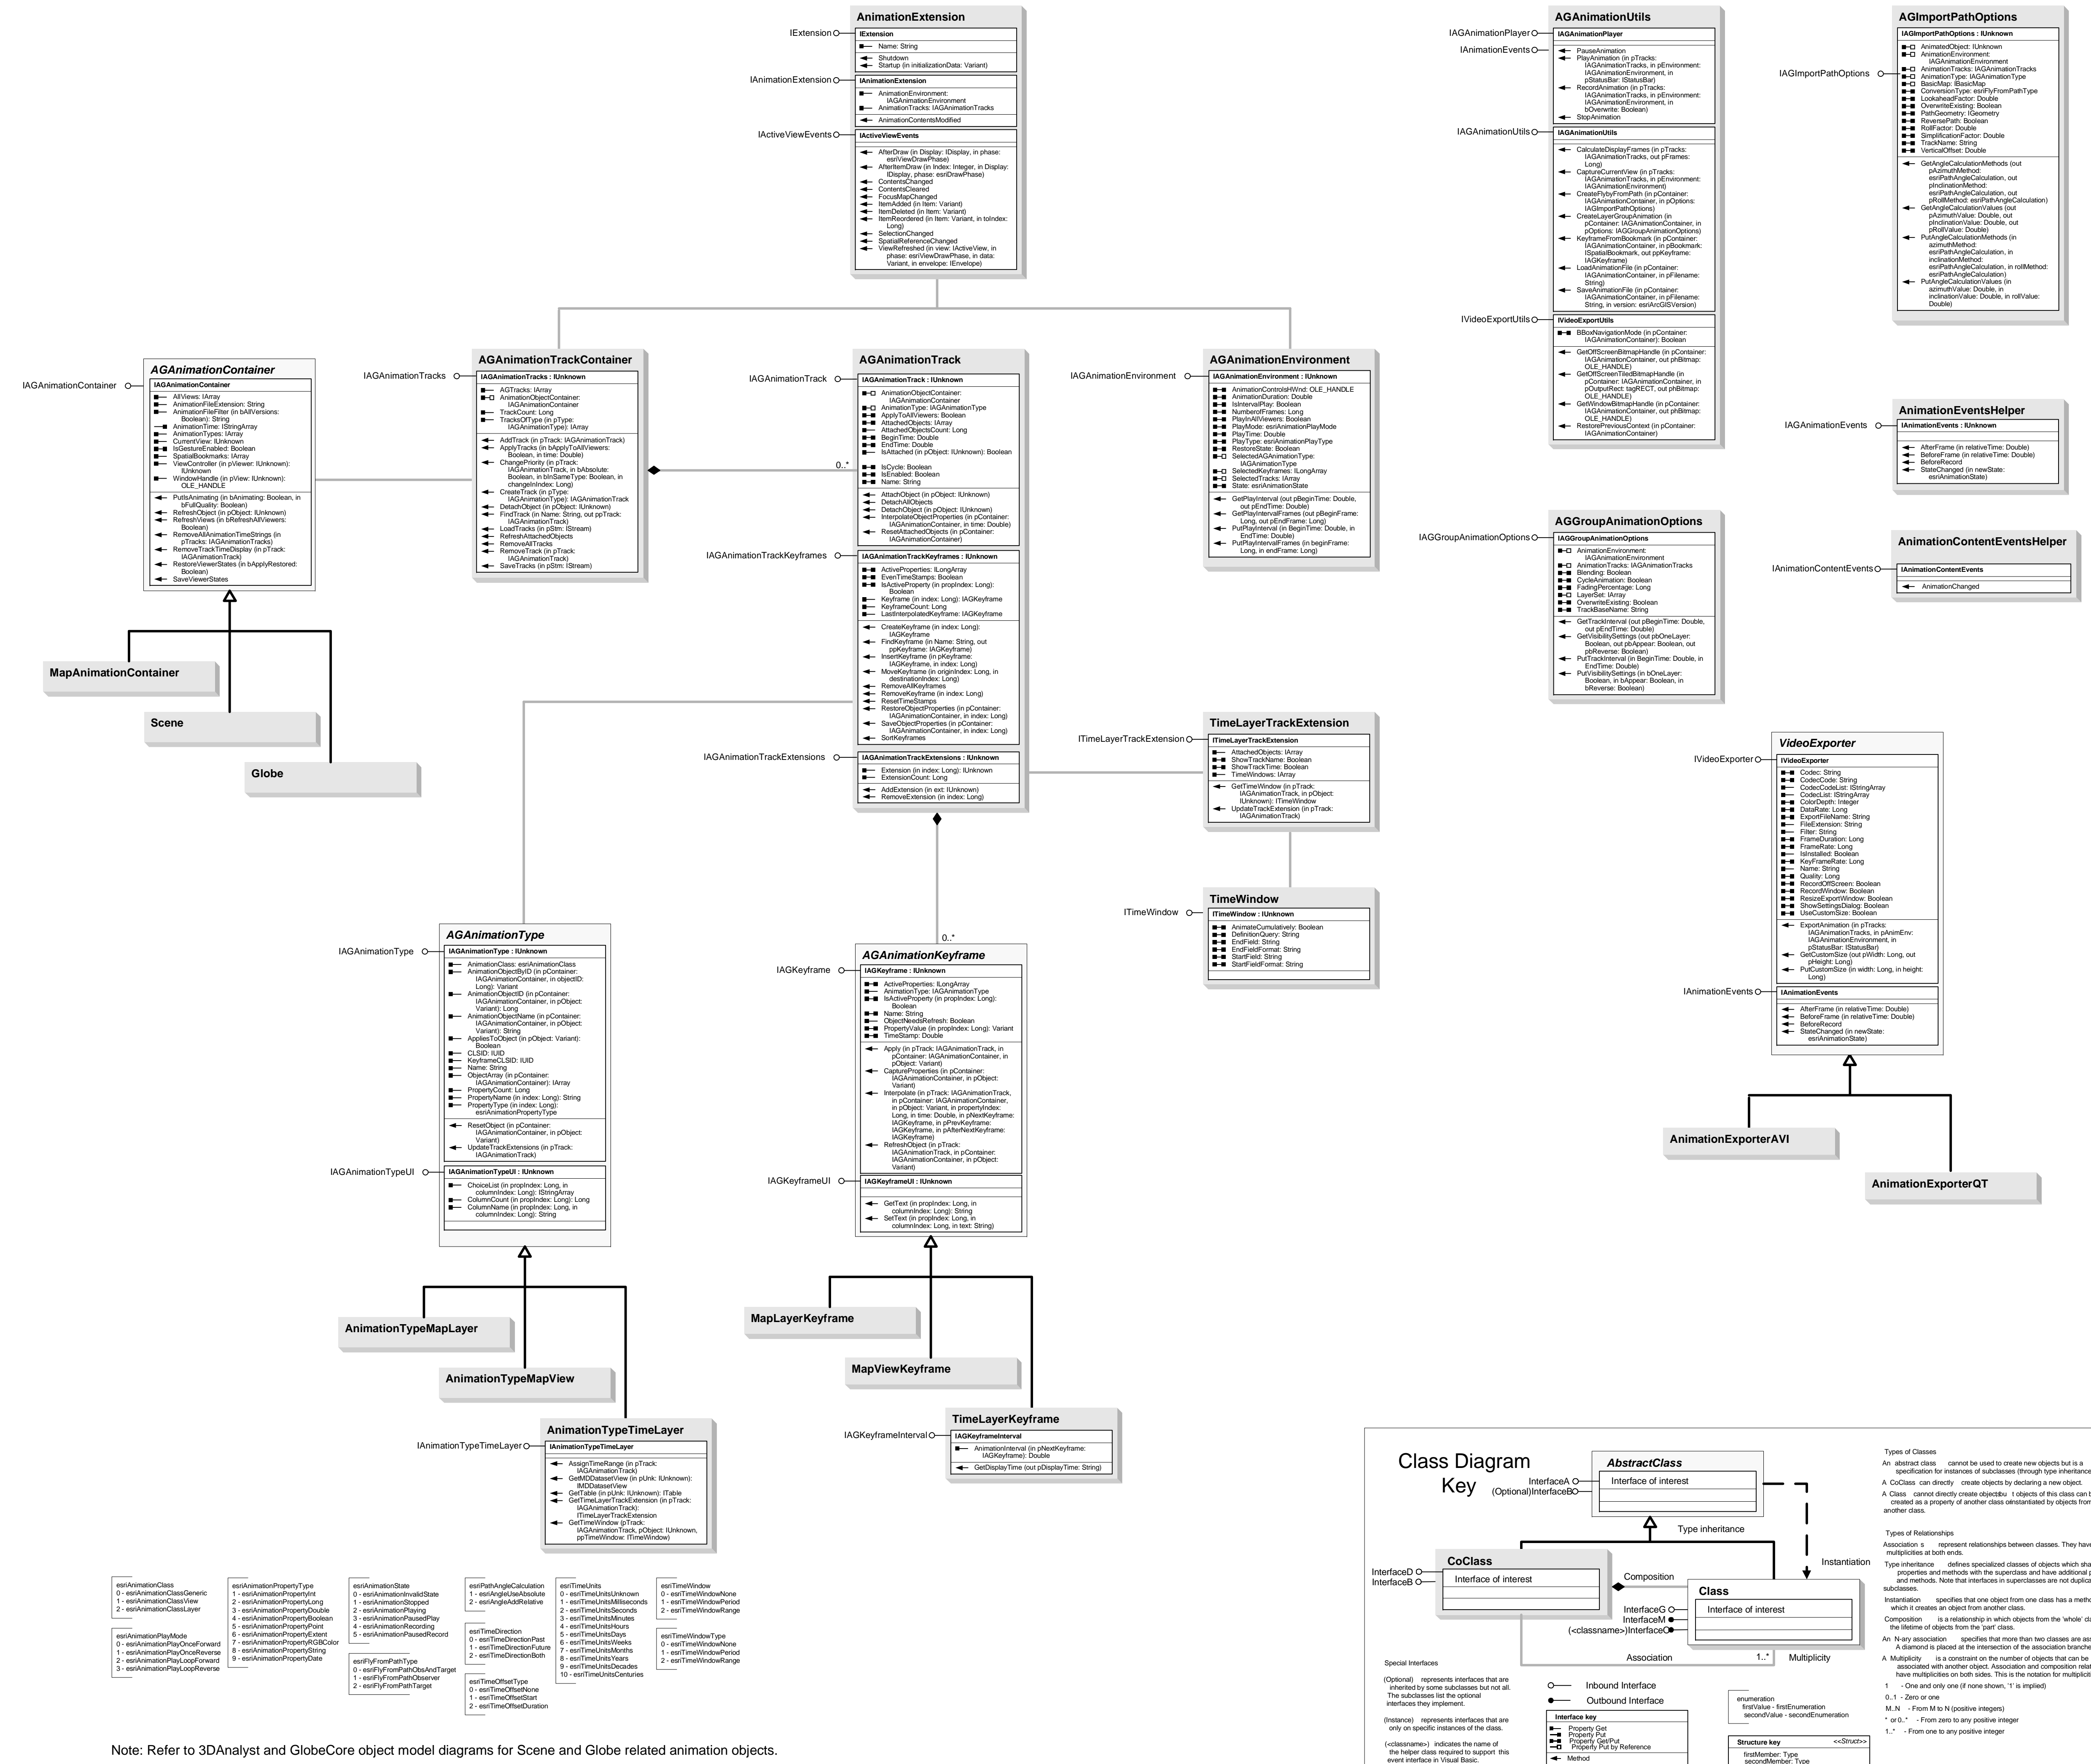

Animation Object Model

ESRI® ArcGIS® 9.3

Note: Refer to 3DAnalyst and GlobeCore object model diagrams for Scene and Globe related animation objects.
3DAnalyst object model: Scene, AnimationTrack, Bookmark3D, LayerKeyframe, SceneKeyframe.
GlobeCore object model: Globe, GlobeLayerKeyframe, GlobeKeyframe.