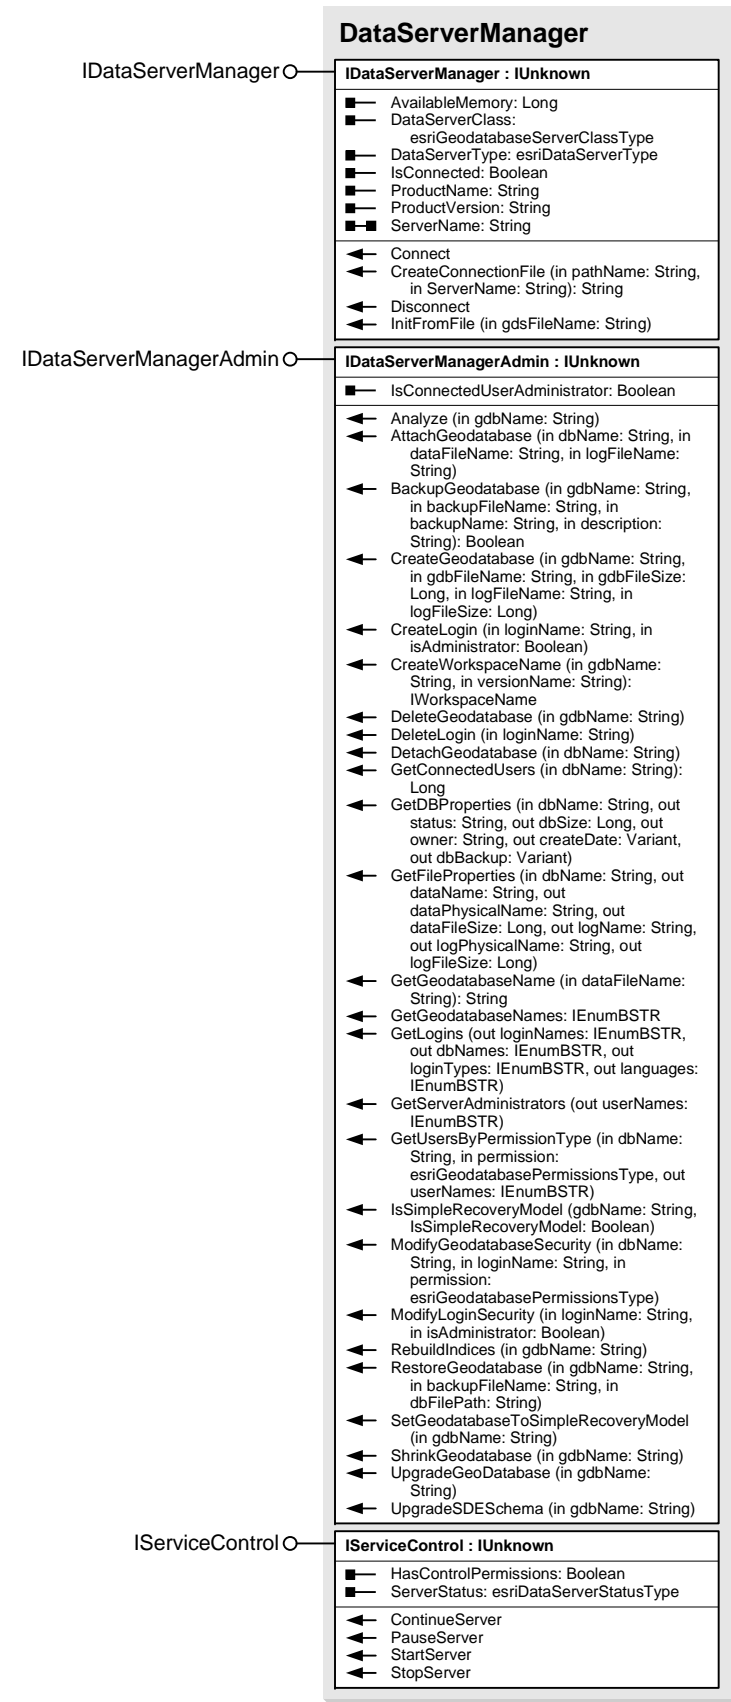

DataSourcesGDB Object Model

ESRI® ArcGIS® 9.3

Copyright © 1999-2008 ESRI. All rights reserved. ESRI, ArcGIS, ArcObjects, and ArcMap are trademarks, registered trademarks, or service marks of ESRI in the United States, the European Community, or certain other jurisdictions.